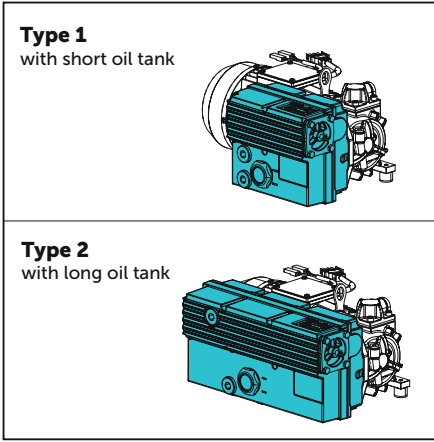

1

Becker Lube
M/S/SL 32
M/S/SL/SM 68

Type 1

Type 2

☒ **AIR**

2

MAX. VACUUM

BECKER No _____ year

type _____ Hz

frequency _____ min⁻¹

speed _____

power required _____ kW

inlet capacity _____ m³/h

max. vacuum **MAX. VACUUM** mbar

Made in Germany

MAX.

BECKER No _____ year

type _____ Hz

frequency _____ min⁻¹

speed _____

power required _____ kW

inlet capacity _____ m³/h

max. vacuum **MAX. V** mbar

Made in Germany

mbar

m³/h

DIN EN ISO 11203
Accuracy Class 2
K_{pA} = 3 dB(A)
I ← 1m

L_{pA} = 58,5 dB(A) - 50Hz
L_{pA} = 64 dB(A) - 60Hz
K_{pA} = 3 dB(A)

3

Type 1

Type 2

17 kg
37,5 lbs
18,5 kg
41 lbs

4

> 5°C/41°F
< 40°C/104°F

Avoid condensation

max. 90%

≤1000m
-1000m

Please consult
BECKER

A > 100mm
A > 4"

5