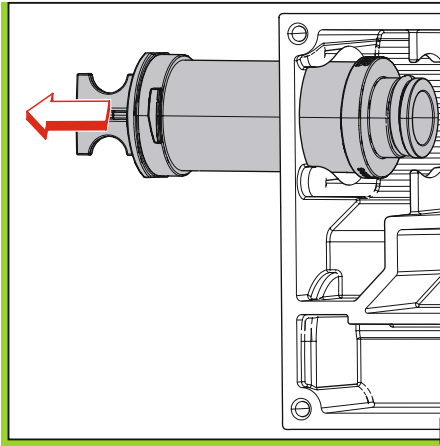

22

This block contains three main elements:

- **Top Left:** A diagram showing a battery being inserted into a device, with a recycling symbol below it.
- **Top Right:** A graph showing temperature T in $^{\circ}\text{C}$ versus time t in hours. The graph shows a temperature curve starting at T_{MAX} and rising to a higher temperature. A warning symbol (flame) is present. The text "MAX 2000" is also shown.
- **Bottom:** A detailed technical drawing of a mechanical assembly with a blue cylindrical component. Labels "Pos. 220" and "Pos. 207" point to specific parts. Below the drawing are three battery icons.

23

A diagram illustrating a search or information process. A person wearing a magnifying glass is looking at a globe. A line connects the globe to a document with a question mark. Another line connects the document to a document with an information symbol (i+) and a plus sign. The website address www.becker-international.com is written at the bottom.

24